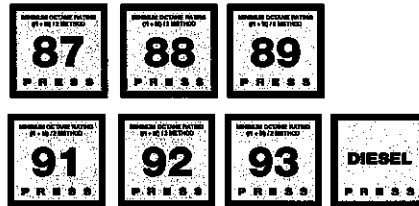

Dispenser Decals – Regulatory

K42

K40

Federal Decals

K01A-ULS

K02-LS

K50A

Environmental Decals
(where Diesel is offered)

K537

Safety and Informational Decals

Refer to Page 116 for part numbers.

Octane Decals

Octane/Press must be ordered from equipment distributor

Crind

Card reader graphics are only available from equipment distributor